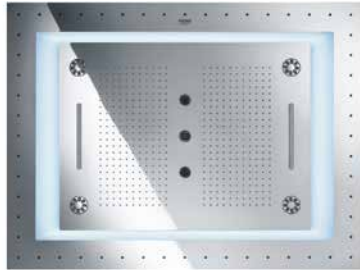

**RAINSHOWER**

**27 286 000**

Ceiling shower  
F-series 20"  
508 x 508 mm  
metal 1 spray  
pattern: Rain

**RAINSHOWER**

**26 373 001**

Ceiling shower with light  
F-Series 40" AquaSymphony  
1016 mm (width) x 762 mm  
(height) x 155 mm (depth).  
**27 376 001**  
Rainshower F-Series 40"  
Rough-in set