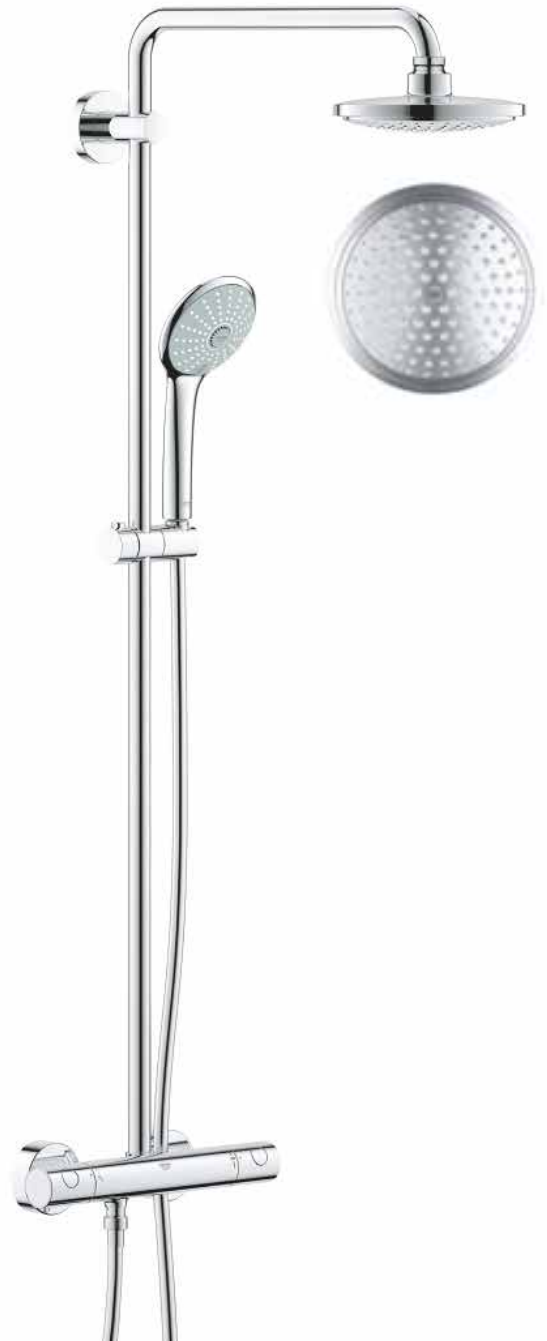

### RAINSHOWER SYSTEM

**27 032 001**

Rainshower 210  
Shower system with thermostat  
hand shower Sena Stick  
450 mm shower arm

### EUPHORIA SYSTEM

**27 296 001**

Shower system with  
thermostat for wall  
mounting